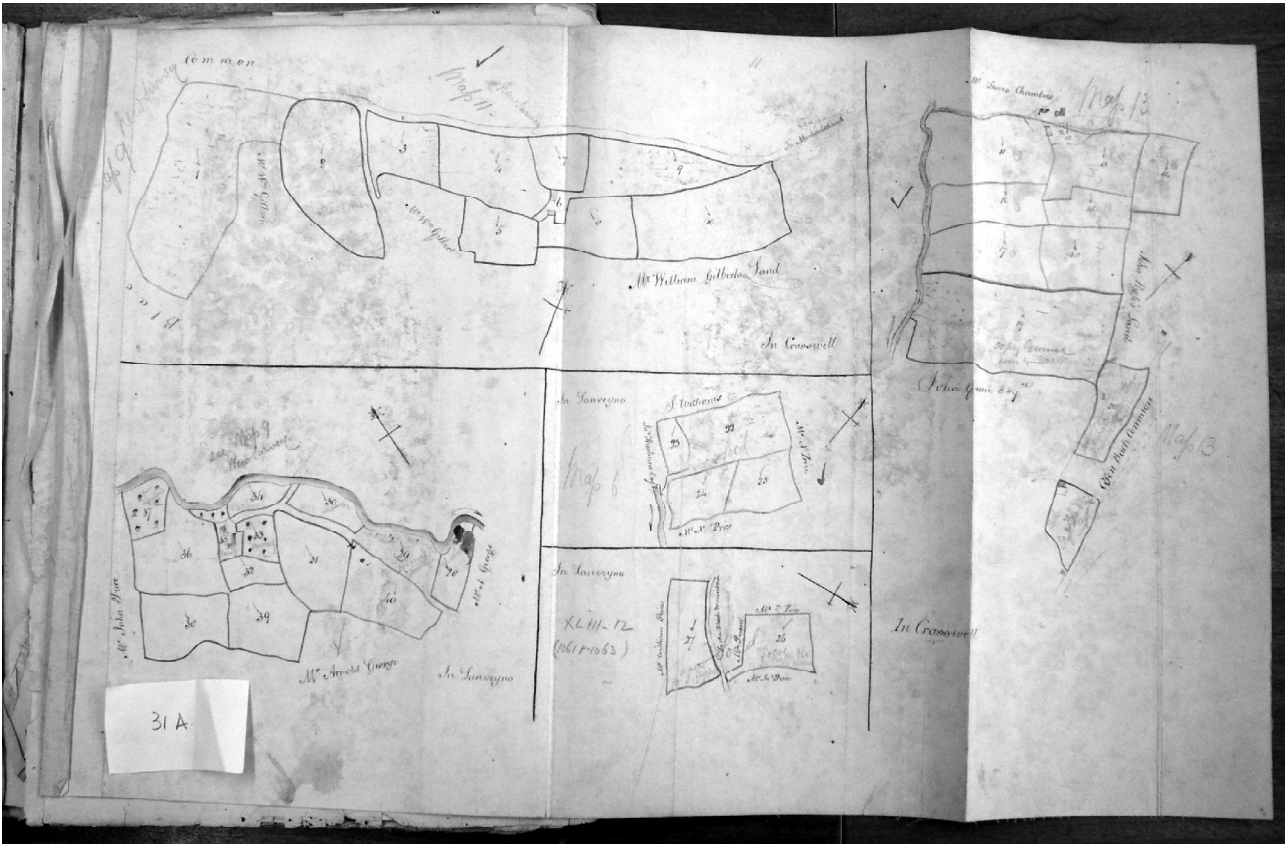

The History of Ewyas Lacy: Manorial Survey

Document Record

-11-

In the Townships of Craswell and Sannyno.

Lessee Named	N^o	Names of Pieces	Quality	Quantity		
John Gilbert Townships of Craswell	1		Pasture		12	2 10
John Jones Ditto	2	Cae Mywydd	"	7	1	11
new Thos Kirwood Bowyer Esq. see Court rolls 3rd January 1810	3		"	2	3	11
	4	Great Cae Strybor	Arable	4	1	27
	5	Little Cae Strybor	"	2	2	11
	6	House Gardens &c	"	1	1	19
	7		"	1	3	25
	8	Upper Meadow	Meadow	3		1
	9	Low Pasture	Pasture	4		32
	10	Lower Meadow	Meadow	7	38	33 3 10
Lewis Chambers	11		"	6		38
In Craswell	12	Part of Folds &c	"		1	30
	13		Pasture	3	1	24
	14	Cae'r Wyn	Arable	2	1	28
	15	Cae Main <i>Drugh Meadow</i>	"	1	3	28
	16		Meadow	3	2	4
	17		"	4		20
	18	Cae Mawr	Arable	3	7	16 25 2 28
Lake Thomas Miles Esq. (Esq. & Leaschold In Craswell)	19		Pasture		12	30
	20		"		2	2 8
Thomas Watkins In Craswell	21		Meadow		1	3 8
John Thorburn Esq. Townships of Sannyno	22		Pasture	3	2	36
	23		Arable		3	10
	24		"	1	3	21
	25		"	2	1	8 8 7 37
Elizabeth Price D^o	26	Cae Jack see Court Roll 14th July 1807	"		2	2 4
William Price D^o	27		"		3	
Saml y Moody D^o	28	Part of Salann Meadow	Meadow	1	1	3
Arnold George	29	Common Bäck	Pasture	1	2	10
	30	Quodod y fwell	Meadow	1		29
	31	Cae Deuon	Arable	3	1	19
	32	Cae Bäck	Pasture		3	31
	33	X	Orchard		3	15
	34	Little Meadow	Meadow		3	20
	35	House Gardens &c	"		2	34
	36	Cae Strybor	Pasture	4		4
	37	New Orchard	Orchard	1	1	24
	38	Cae Ucha	Arable	3	1	8
	39		D^o	3		
	40		"	3		1 25 2 30
						128 2 13

31 A

The History of Ewyas Lacy: Manorial Survey

Document Record