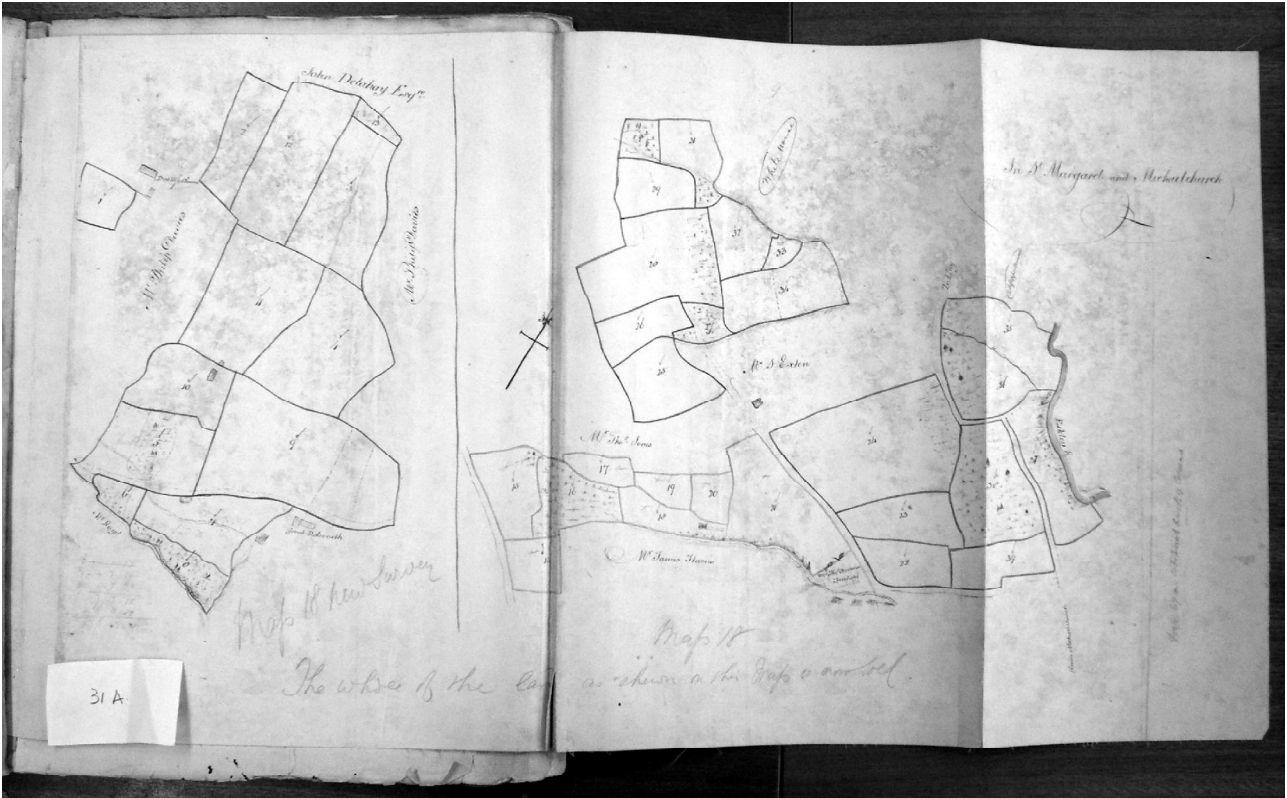

The History of Ewyas Lacy: Manorial Survey

Document Record

Held at: Gwent Record Office

Reference: D1583/208

Source: Original document

Title: Digital Images Collection: Photographs of Survey & Maps of Lord Abergavenny's Estates [9] St Margarets & Michaelchurch

Place name: Ewyas Lacy

Date: c.1800

Description:

Digital Images Collection: Photographs of Survey & Maps of Lord Abergavenny's Estates c1800: [9] St Margarets & Michaelchurch

The History of Ewyas Lacy: Manorial Survey

All arable in 1897 - bought by
 Whitehouse Farm

The History of Ewyas Lacy: Manorial Survey

Document Record

The History of Ewyas Lacy: Manorial Survey

Document Record

The History of Ewyas Lacy: Manorial Survey