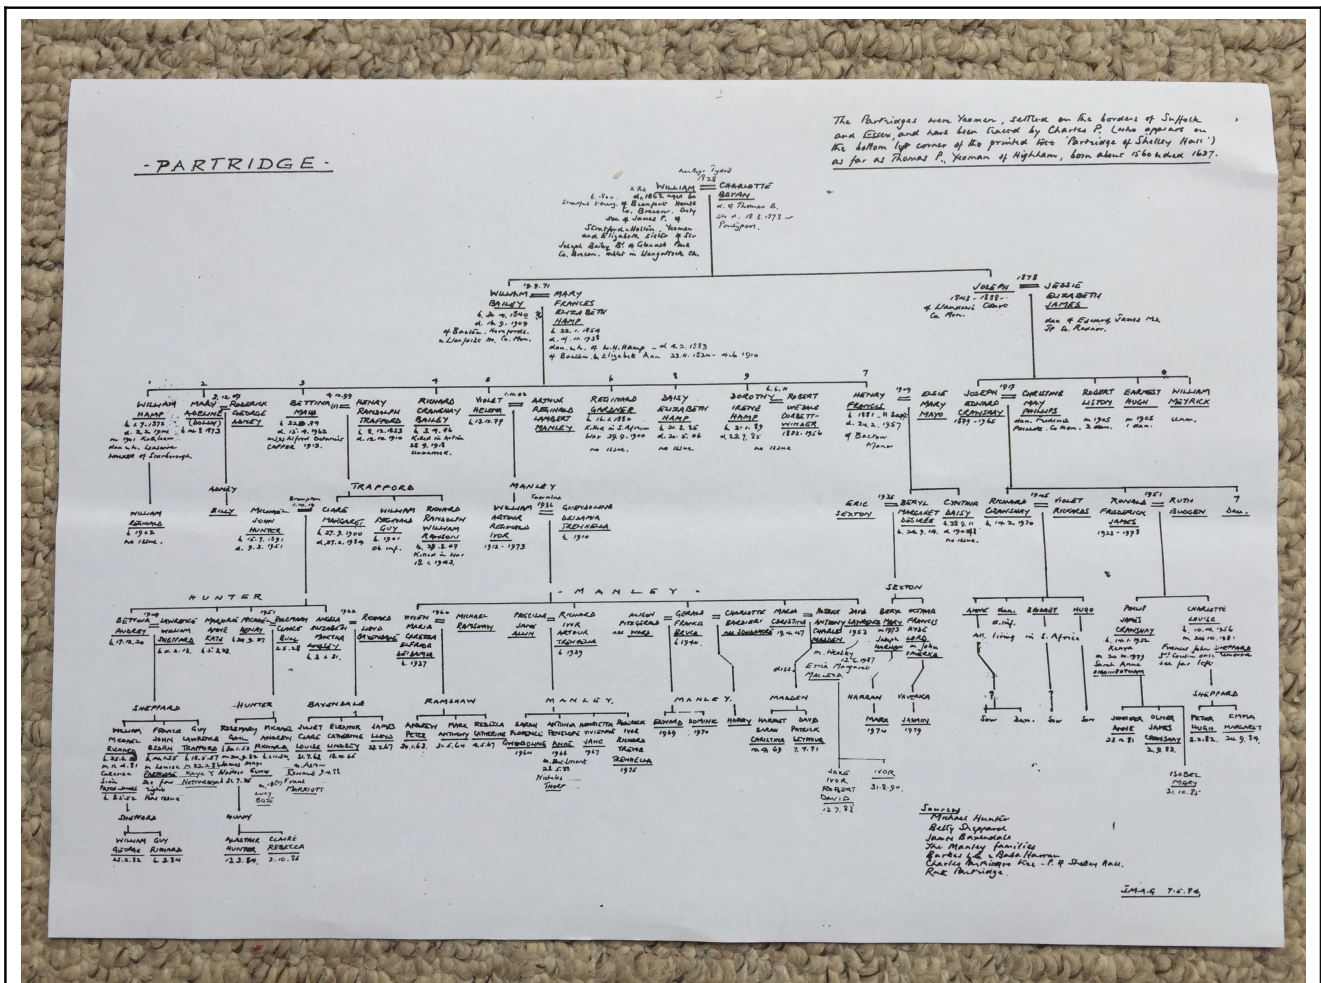

## Document Record

**Held at:** Guest Contribution

**Reference:** James Gunn

**Source:** Guest Contribution

**Title:** Digital Archive: Photographs of the Family Tree of the Partridge family of Bacton

**Place name:** Golden Valley

**Date:** 1828 - 1984

**Description:**

A family tree outlining the genealogy of the Partridge family of Bacton written by James Gunn. It is reproduced with the author's kind permission.

## Document Record

### Family Tree - The Partridge Family of Bacton