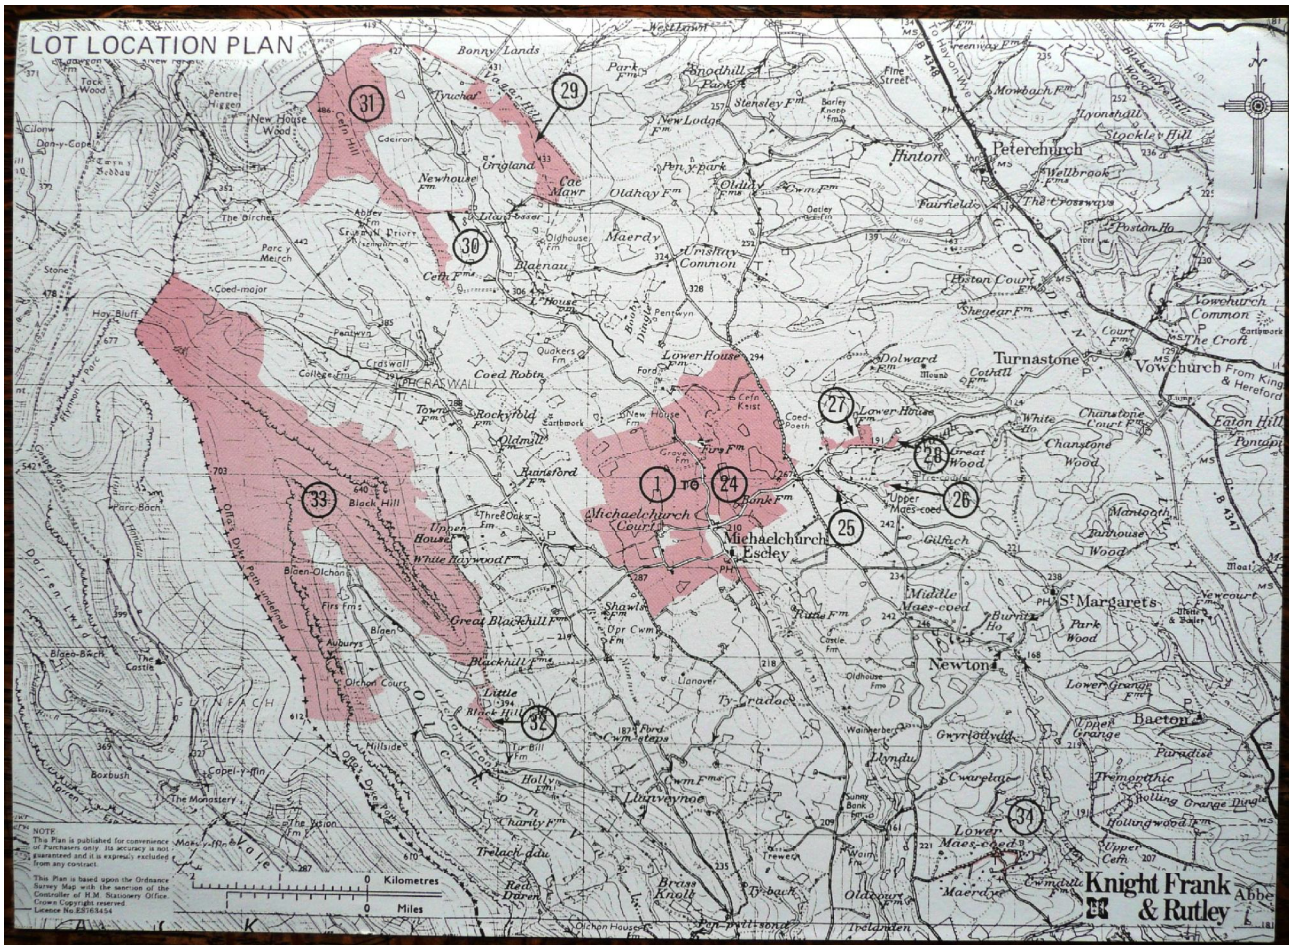

The History of Ewyas Lacy: Michaelchurch Estate

Document Record

Observations:

None